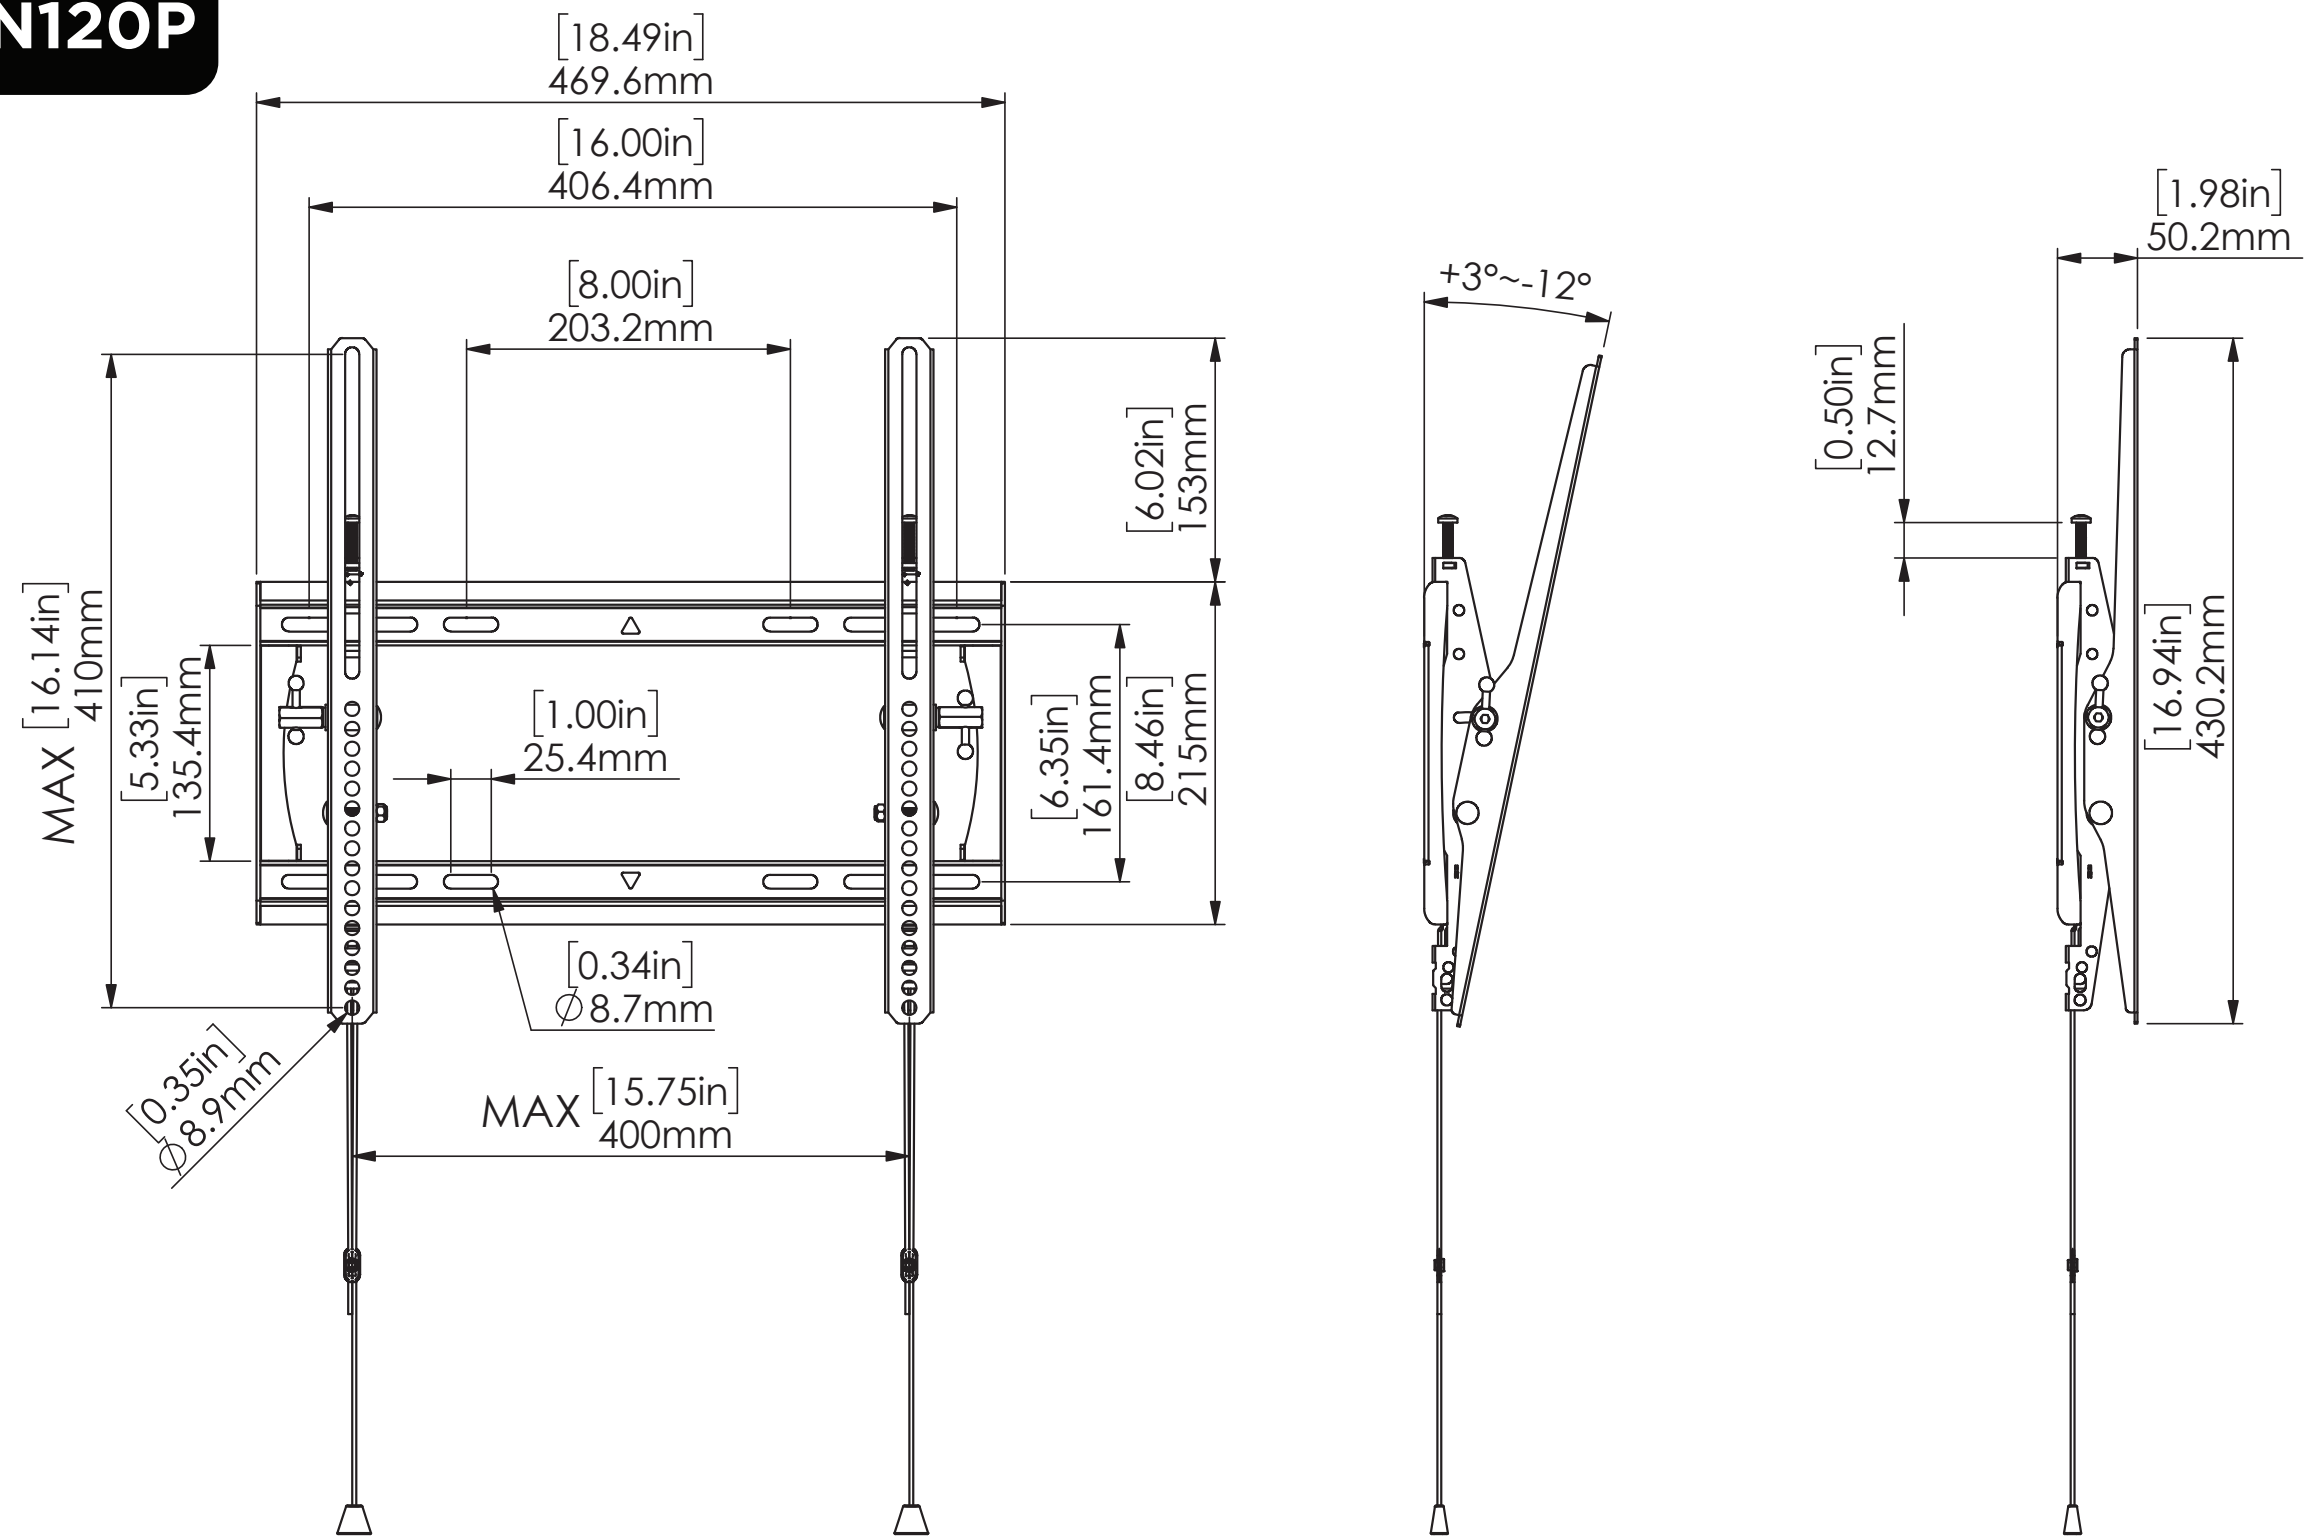

# REDLTOPEN120P

- SCREEN SIZE COMPATIBILITY: MOST 32" - 65" SCREENS
- VESA STANDARD COMPATIBILITY (WIDTH X HEIGHT): 100 X 100 TO 400 X 400 MM
- MAXIMUM VESA MOUNTING CONFIGURATION: 400 X 400 MM
- MAXIMUM WEIGHT CAPACITY: 120 LBS (54.4 KG)
- VIEWING ANGLE: -12° to + 3°
- PRODUCT COLOR: BLACK